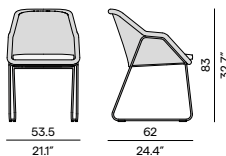

Dining arm chair