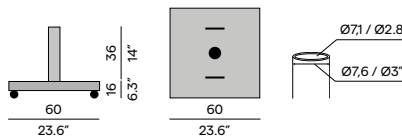

Central pole umbrella base 80kg