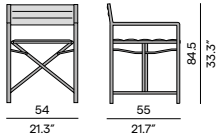

Lounger - Teak

Sidetable - 45x45

Towel rack

Cross Teak

designed by Mads Odgård

Dining arm chair - Textiles

Materials & colours

Frame - finishing
teak - textiles