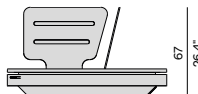

Corner seat left/right - Quarry®

140

55.1"

140

55.1"

117

46.1"

67