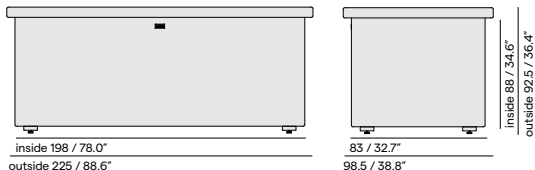

inside 180 / 70.9"
outside 202 / 79.5"

80 / 31.5"
101 / 39.8"

inside 80 / 31.5"
outside 90 / 35.4"

Cushion box Fuse

designed by Stephane De Winter

Fuse cushion box large

Materials & colours

Finishing
PCA