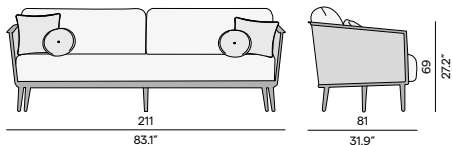

Cascade[•] designed by Stephane De Winter

Materials & colours

Frame - finishing

PCA - rope

AF08
white

3R02
silver
45mm

AF10
lava

3R03
anthracite
45mm

Discover Cascade

Discover our suggested colour combinations

1-seater

3-seater

Daybed