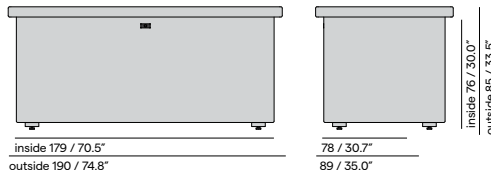

AF08
white

AF10
lava

Features

- Can be locked

Discover cushion boxes

Cushion box Siena

designed by Stephane De Winter

Sienna cushion box large