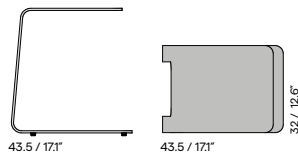

Outdoor side tables

Materials & colours

Frame + table top
PCA

AF08
white

AF10
lava

AF11
shingle

teak

HFTB
teak brushed

HFTS
teak scuro

Table top
iroko

2H48
iroko

2H37
teak scuro

Discover outdoor side tables

Closed 36

Open 32

Round 48

Vitral - set of 2 or 3

Round 42

Tsuki Ø35 or Ø40