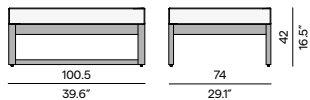

Large footstool/sidetable