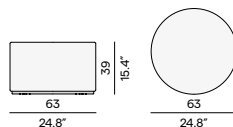

Finishing
all fabrics

Kumo pouf 50×50

Discover poufs

Moon Island

Materials & colours

Finishing
all fabrics

Moon Island medium footstool/sidetable - Ø52

Moon Island small footstool/sidetable - Ø63