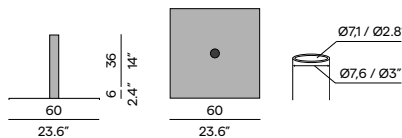

Finishing - fabrics

C109
canvas

C181
taupe

C110
black

Discover umbrellas

Central pole umbrella 300×300 / 350×350 / 300×400

Central pole umbrella Ø300 / Ø350

Central pole umbrella base 55kg