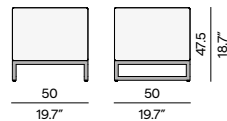

Large middle seat

Small middle seat

Large footstool/sidetable

Medium footstool/sidetable

Small footstool/sidetable

Lounger

Materials & colours

Frame - finishing
PCA - outdoor fabric