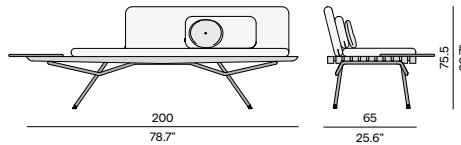

Discover San

Discover our suggested colour combinations
and concepts

Bench 200x65

Concept 1

Concept 2

Concept 3

Marble - Round 40

Marble - Rectangular 65