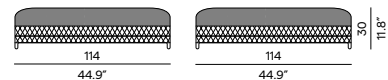

Discover our suggested colour combinations

Dining arm chair

Coffee table - 114x114

1-seater

Medium footstool/sidetable - 61x61

2,5-seater

Sidetable - 43x43

Patio chair