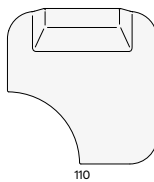

Finishing
nautic leather

C033
white

nautic Batyline[®]

T111
sand

Discover Moon Island

Discover our suggested colour combinations and concepts

Left corner seat

110
43.3"