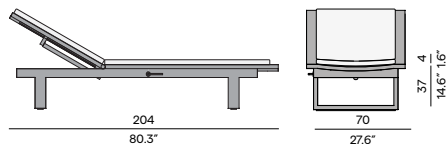

Lounger - Teak