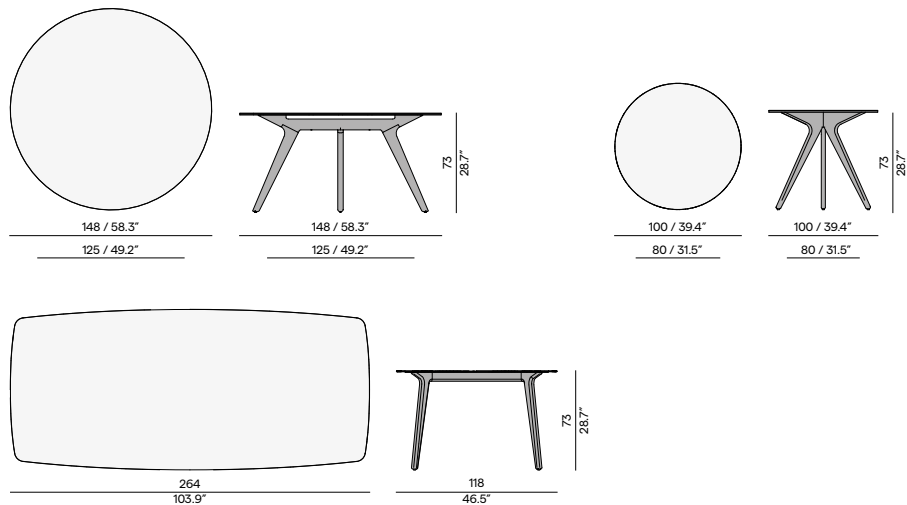

Dining table