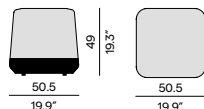

Kumo pouf 50×50