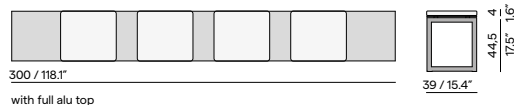

Materials & colours

Frame - finishing

PCA

AF08
white

AF10
lava

Table top

- Ceramic 6mm (6K)
- Ceramic 12mm (5K)
- Acid etched glass 10mm (1G - 2G)
- Teak insert 22mm (1H)
- Trespa® 13mm (1T - 2T)

Discover Fuse

Discover all our table top materials for Fuse

Dining table

Bench