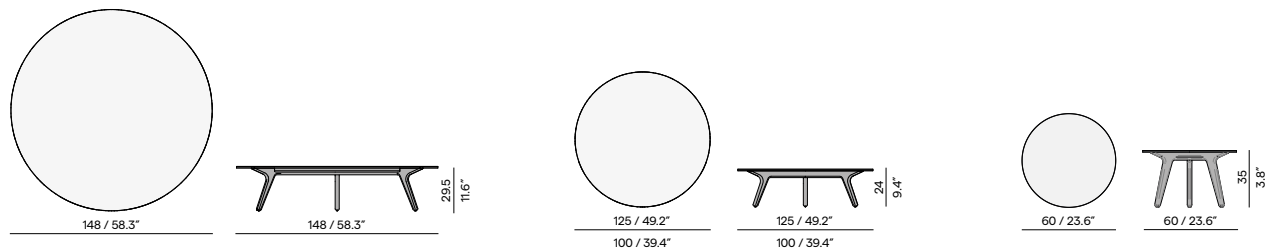

Coffee table