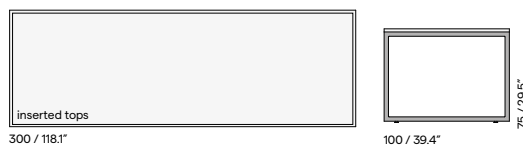

Dining table