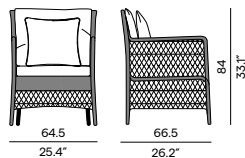

Discover our suggested colour combinations

Dining arm chair

Coffee table - 114x114

1-seater

Medium footstool/sidetable - 61x61

2,5-seater

Sidetable - 43x43

Patio chair