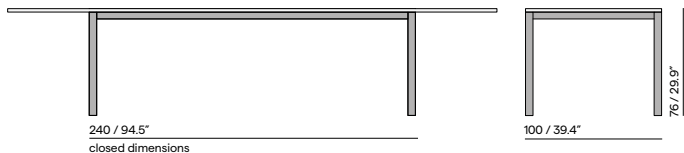

Materials & colours

Frame PCA

AF08
white

AF10
lava

Table top

1K - ceramic 6mm

1K60
white

1K64
quartz

1K66
perla

1K67
basalt black

1K70
basalt grey

1G - acid etched glass 10mm

1G70
white

1G71
taupe

1G72
black

1G73
sand

Features

- Led-Lighting: set includes battery, charger and remote control
- Easy sliding system for extendible function

Discover Luna

Dining table (extendible 240-360cm)