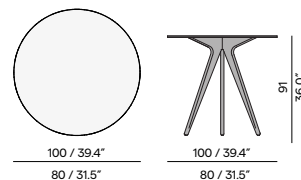

44.5 / 17.5"

Materials & colours

Frame Teak

Table top

5K - ceramic 12mm

Counter table

Features

- Oval shaped ceramic table top with rounded corners
- Armchair protection on table base