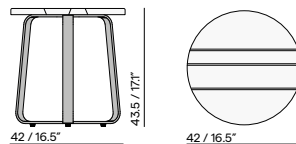

Outdoor side tables

Materials & colours

Frame + table top
PCA

AF08
white

AF10
lava

AF11
shingle

teak

HFTB
teak brushed

HFTS
teak scuro

Table top
iroko

2H48
iroko

2H37
teak scuro

Discover outdoor side tables

Closed 36

Open 32

Round 48

Vitral - set of 2 or 3

Round 42

Tsuki Ø35 or Ø40