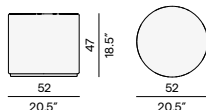

Finishing
all fabrics

Kumo pouf 50×50

Discover poufs

Moon Island

Materials & colours

Finishing
all fabrics

Moon Island medium footstool/sidetable - Ø52

Moon Island small footstool/sidetable - Ø63