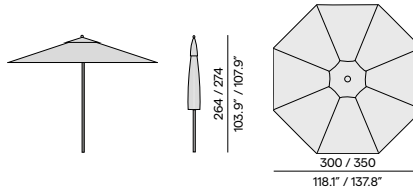

Finishing - fabrics

C109
canvas

C181
taupe

C110
black

Discover umbrellas

Central pole umbrella 300×300 / 350×350 / 300×400

Central pole umbrella Ø300 / Ø350

Central pole umbrella base 55kg