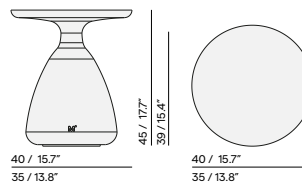

Tsuki Ø35 or Ø40