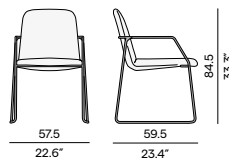

- Stackable chair

Discover Loop

Dining side chair

Dining arm chair

Moon Island[®] designed by Gerd Couckhuys

Materials & colours

Frame
PCA

AF11
Shingle