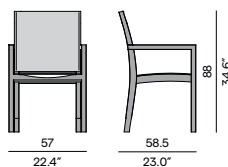

Features

- Stackable chair
- Lounger with wheels
- Adjustable back with pump system for loungers

Discover Siena

Discover our suggested colour combinations

Dining arm chair - Textiles

Lounger - Textiles

Dining arm chair - Teak