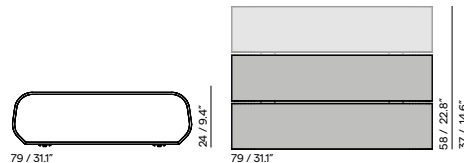

Vitral - set of 2 or 3