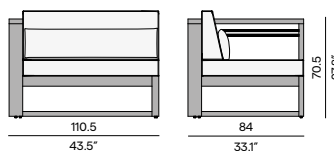

Materials & colours

Frame - finishing
PCA - iroko

AF08
white

T008
white

AF10
lava

T007
black

Features

- Modular system
- Stackable lounger
- Lounger with wheels

Discover Fuse

Discover our suggested colour combinations and concepts

1-Seater

Left seat

Right seat

Corner seat