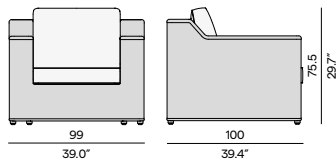

San Diego[•] designed by Stephane De Winter

Materials & colours

Finishing
wicker 8mm

4W84
old grey
cord

Features

- Modular system
- Lounger with wheels
- Cushion with piping

Discover San Diego

Discover our suggested colour combinations and concepts

Dining arm chair

High back lounge chair

1-seater

2,5-seater