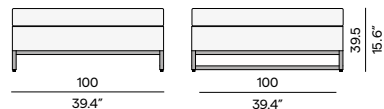

Large middle seat

Small middle seat

Large footstool/sidetable

Medium footstool/sidetable

Small footstool/sidetable

Lounger

Materials & colours

Frame - finishing
PCA - outdoor fabric