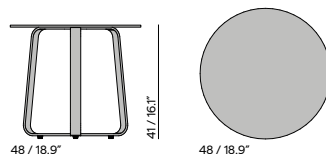

Outdoor side tables

Materials & colours

Frame + table top
PCA

AF08
white

AF10
lava

AF11
shingle

teak

HFTB
teak brushed

HFTS
teak scuro

Table top
iroko

2H48
iroko

2H37
teak scuro

Discover outdoor side tables

Closed 36

Open 32

Round 48

Vitral - set of 2 or 3

Round 42

Tsuki Ø35 or Ø40