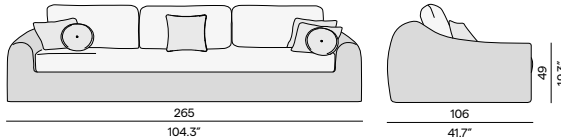

Materials & colours

Finishing
wicker 6mm

3W84
old grey
cord

Features

- Lounger with weels

Discover River

Discover our suggested colour combinations

Dining arm chair - round

1-seater

3-seater

Sunbed - small

Sunbed - large