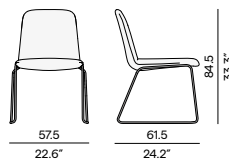

Discover Loop

Dining side chair