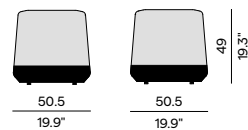

Discover Kumo

Discover our suggested colour combinations and concepts

Seat - 214x107

Seat - 107x107

Backrest - 216x55H

Pouf 50x50

Backrest - 109x55H

Armrest - 109x57H