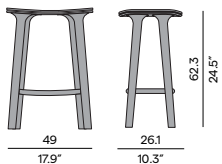

- Stackable chair
- Removable back & seat cushion

Discover Solid

Discover our suggested colour combinations

Dining arm chair

Stool - 47

Counter stool - 61

Barstool - 61

Kobo[®] designed by Stephane De Winter