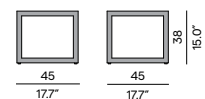

Sidetable - 45x45