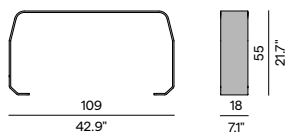

Discover Kumo

Discover our suggested colour combinations and concepts

Seat - 214x107

Seat - 107x107

Backrest - 216x55H

Pouf 50x50

Backrest - 109x55H

Armrest - 109x57H