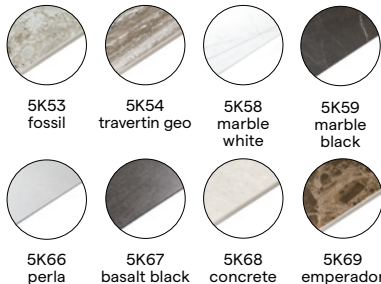

44.5 / 17.5"

Materials & colours

Frame Teak

Table top

5K - ceramic 12mm

Counter table

Features

- Oval shaped ceramic table top with rounded corners
- Armchair protection on table base