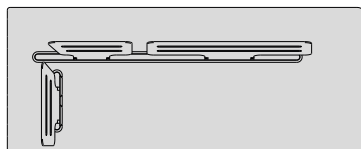

Discover Air

Discover our suggested colour combinations and concepts

Pictured back- and armrest combinations are indicative. Multiple combinations possible.

Left end seat

264

103.9"

264

103.9"