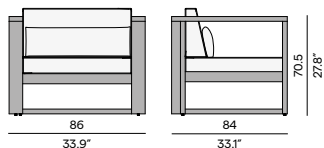

T008
white

AF10
lava

T007
black

Features

- Modular system
- Stackable lounger
- Lounger with wheels

Discover Fuse

Discover our suggested colour combinations and concepts

1-Seater