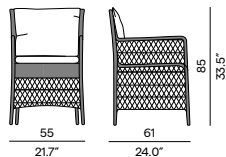

Discover our suggested colour combinations

Dining arm chair

Coffee table - 114x114

1-seater

Medium footstool/sidetable - 61x61

2,5-seater

Sidetable - 43x43

Patio chair