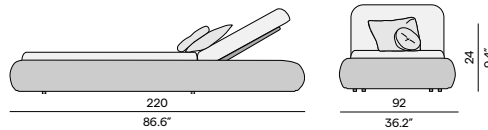

Kobo® designed by Stephane De Winter

Materials & colours

Finishing
Rope

Discover Kobo

Discover our suggested colour combinations

1-seater

3-seater

Lounger