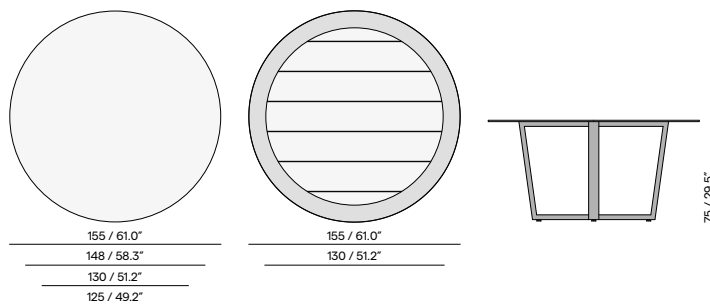

AF10
lava

Table top

- Ceramic 6mm (6K)
- Ceramic 12mm (5K)
- Acid etched glass 10mm (1G - 2G)
- Teak insert 22mm (1H)
- Trespa® 13mm (1T - 2T)

Discover Fuse

Discover all our table top materials for Fuse

Dining table