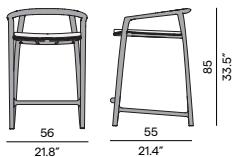

- Stackable chair
- Removable back & seat cushion

Discover Solid

Discover our suggested colour combinations

Dining arm chair

Stool - 47

Counter stool - 61

Barstool - 61

Kobo[®] designed by Stephane De Winter