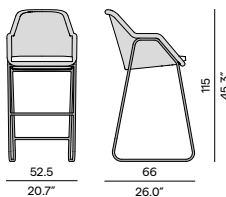

1W44
hazel

Discover Mood

Discover our suggested colour combinations

Dining arm chair

1-seater

Barstool - 80

Barstool - 60

Materials & colours