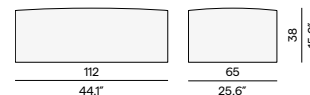

Touch pouf 112×65