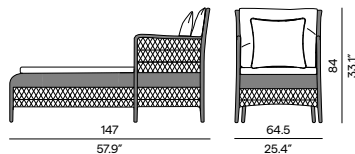

Discover our suggested colour combinations

Dining arm chair

Coffee table - 114x114

1-seater

Medium footstool/sidetable - 61x61

2,5-seater

Sidetable - 43x43

Patio chair