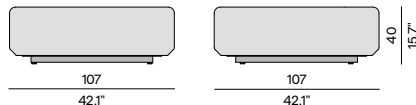

Discover Kumo

Discover our suggested colour combinations and concepts

Seat - 214x107

Seat - 107x107

Backrest - 216x55H

Pouf 50x50

Backrest - 109x55H

Armrest - 109x57H