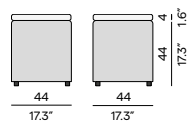

Small middle seat

Large footstool/sidetable

Medium footstool/sidetable

Small footstool/sidetable

Lounger

Materials & colours

Frame - finishing
PCA - iroko

AF08
white