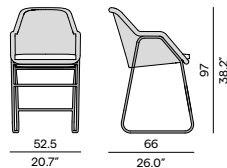

1W44
hazel

Discover Mood

Discover our suggested colour combinations

Dining arm chair

1-seater

Barstool - 80

Barstool - 60

Materials & colours