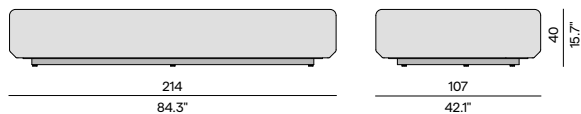

Discover Kumo

Discover our suggested colour combinations and concepts

Seat - 214x107