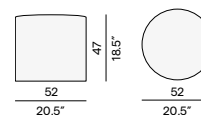

Touch

Materials & colours

Finishing
all fabrics

Touch pouf 112×65

Touch pouf Ø82

Touch pouf Ø52

Rugs

Linear