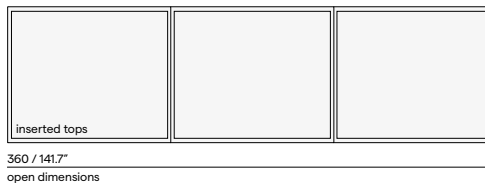

Materials & colours

Frame PCA

AF08
white

AF10
lava

Table top

1K - ceramic 6mm

1K60
white

1K64
quartz

1K66
perla

1K67
basalt black

1K70
basalt grey

1G - acid etched glass 10mm

1G70
white

1G71
taupe

1G72
black

1G73
sand

Features

- Led-Lighting: set includes battery, charger and remote control
- Easy sliding system for extendible function

Discover Luna

Dining table (extendible 240-360cm)