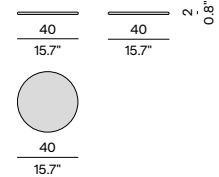

Marble - Round 40