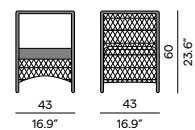

Discover our suggested colour combinations

Dining arm chair

Coffee table - 114x114

1-seater

Medium footstool/sidetable - 61x61

2,5-seater

Sidetable - 43x43

Patio chair