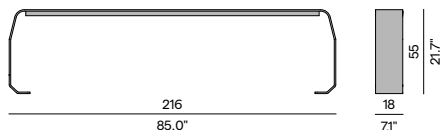

Discover Kumo

Discover our suggested colour combinations and concepts

Seat - 214x107

Seat - 107x107

Backrest - 216x55H

Pouf 50x50

Backrest - 109x55H

Armrest - 109x57H