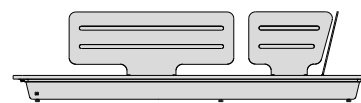

Materials & colours

Frame - finishing
PCSTS - alu

SF10
lava

AF10
lava

PCSTS - iroko

SF10
lava

HFIR
iroko

SF08
white

HFIR
iroko

Features

- Modular system
- Reclining back 30°

Discover Air

Discover our suggested colour combinations and concepts

Pictured back- and armrest combinations are indicative. Multiple combinations possible.

Left end seat

264

103.9"

264

103.9"

107

42.1"

66
26.0"

Right end seat

264

103.9"

264

103.9"

107

42.1"

66
26.0"

Trolley

82

32.3"

67

26.4"

137
53.9"