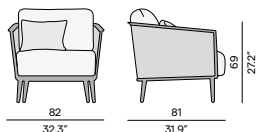

Cascade[•] designed by Stephane De Winter

Materials & colours

Frame - finishing

PCA - rope

AF08
white

3R02
silver
45mm

AF10
lava

3R03
anthracite
45mm

Discover Cascade

Discover our suggested colour combinations

1-seater

3-seater

Daybed