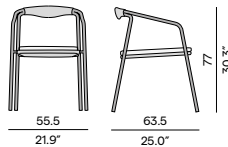

Dining arm chair