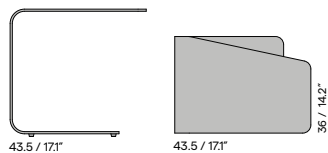

Discover outdoor side tables

Closed 36