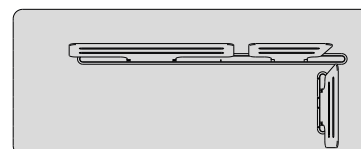

Right end seat

264

103.9"