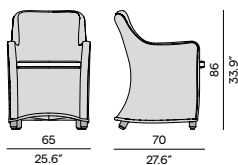

Dining arm chair