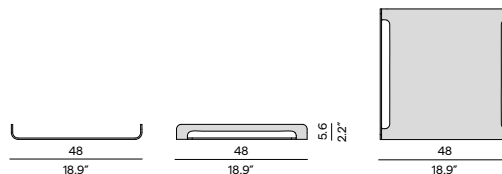

HFTK
teak

Discover towel rack

Trays

Tray 48×48

Tray 60×28

Materials & colours

Base + frame
PCA

AF08
white