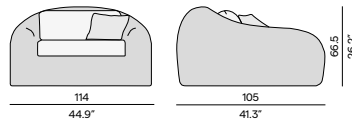

Kobo® designed by Stephane De Winter

Materials & colours

Finishing
Rope

Discover Kobo

Discover our suggested colour combinations

1-seater

3-seater

Lounger