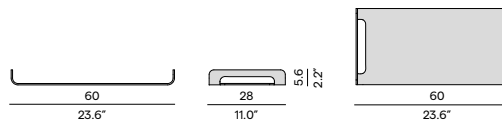

HFTK
teak

Discover towel rack

Trays

Tray 48×48

Tray 60×28

Materials & colours

Base + frame
PCA

AF08
white