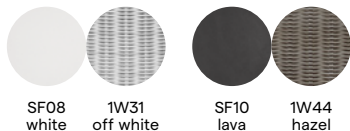

Sidetable - 46x46

Bench 300x39

Bench 45x39

Materials & colours

Finishing
wicker 2mm

SF08
white

1W31
off white

SF10
lava