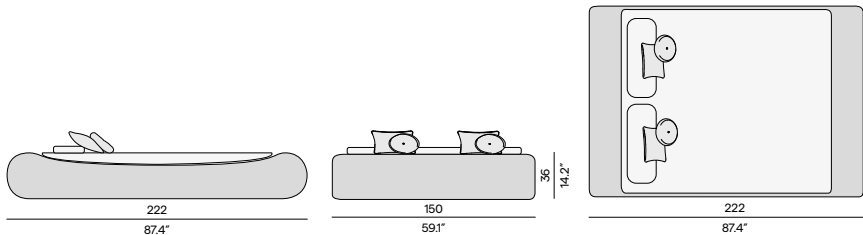

Sunbed - large