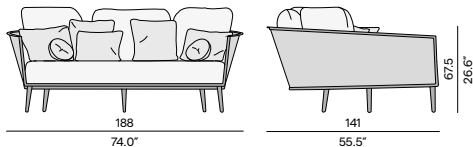

Cascade[•] designed by Stephane De Winter

Materials & colours

Frame - finishing

PCA - rope

AF08
white

3R02
silver
45mm

AF10
lava

3R03
anthracite
45mm

Discover Cascade

Discover our suggested colour combinations

1-seater

3-seater

Daybed