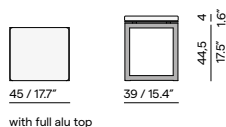

Materials & colours

Frame - finishing

PCA

AF08
white

AF10
lava

Table top

- Ceramic 6mm (6K)
- Ceramic 12mm (5K)
- Acid etched glass 10mm (1G - 2G)
- Teak insert 22mm (1H)
- Trespa® 13mm (1T - 2T)

Discover Fuse

Discover all our table top materials for Fuse

Dining table

Bench