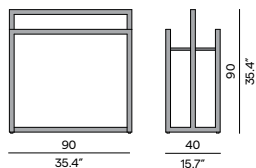

73

28.7"

20

7.9"

Towel rack

Towel rack

Materials & colours

Frame
teak