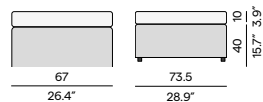

Medium footstool/sidetable