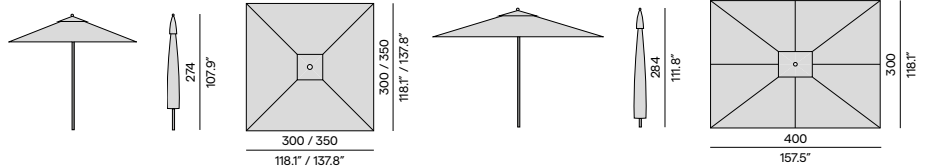

Finishing - fabrics

C109
canvas

C181
taupe

C110
black

Discover umbrellas

Central pole umbrella 300×300 / 350×350 / 300×400

Central pole umbrella Ø300 / Ø350

Central pole umbrella base 55kg