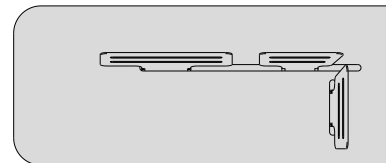

Discover our suggested colour combinations and concepts

Left end seat - Quarryl®

280
110.2"

280
110.2"

117
46.1"

67
26.4"

Right end seat - Quarryl®

280
110.2"