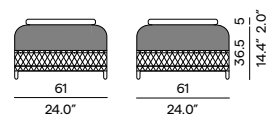

Discover our suggested colour combinations

Dining arm chair

Coffee table - 114x114

1-seater

Medium footstool/sidetable - 61x61

2,5-seater

Sidetable - 43x43

Patio chair