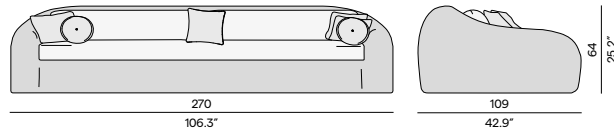

Kobo® designed by Stephane De Winter

Materials & colours

Finishing
Rope

Discover Kobo

Discover our suggested colour combinations

1-seater

3-seater

Lounger