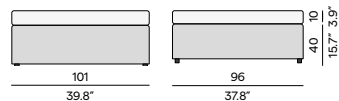

Large footstool/sidetable