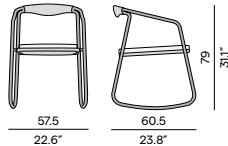

Rocking chair