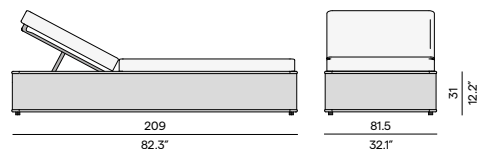

Small middle seat

Large footstool/sidetable

Medium footstool/sidetable

Small footstool/sidetable

Lounger

Materials & colours

Frame - finishing
PCA - iroko

AF08
white