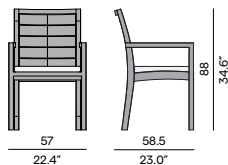

Features

- Stackable chair
- Lounger with wheels
- Adjustable back with pump system for loungers

Discover Siena

Discover our suggested colour combinations

Dining arm chair - Textiles

Lounger - Textiles

Dining arm chair - Teak