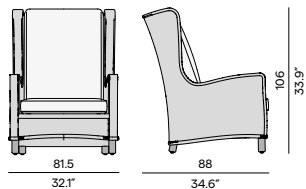

High back lounge chair