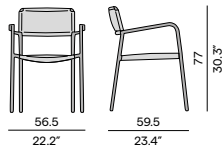

Discover Echo

Dining arm chair