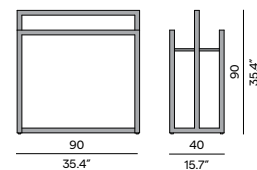

Materials & colours

Frame

teak

HFTK
teak

Finishing (only for chair and lounger)

textiles

T003
bronze

T004
black

Features

- Stackable chair
- Lounger with wheels
- Adjustable back with pump system for loungers

Discover Siena

Discover our suggested colour combinations

Dining arm chair - Textiles

Lounger - Textiles

Dining arm chair - Teak

Lounger - Teak

Sidetable - 45x45

Towel rack