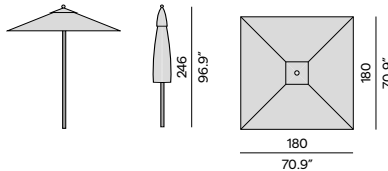

Features

- Mechanism in anodised aluminium
- Protective cover included

Discover umbrellas

Small central pole umbrella 180×180

Small central pole umbrella base 21kg

Step into our world of outdoor luxury at any moment