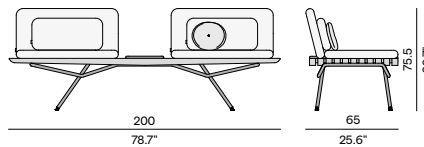

Discover San

Discover our suggested colour combinations
and concepts

Bench 200x65

Concept 1

Concept 2

Concept 3

Marble - Round 40

Marble - Rectangular 65