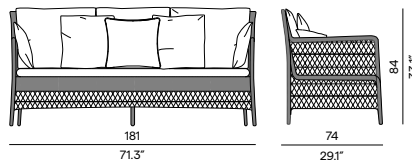

Discover our suggested colour combinations

Dining arm chair

Coffee table - 114x114

1-seater

Medium footstool/sidetable - 61x61

2,5-seater

Sidetable - 43x43

Patio chair