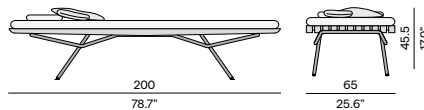

Discover San

Discover our suggested colour combinations
and concepts

Bench 200x65

Concept 1

Concept 2

Concept 3

Marble - Round 40

Marble - Rectangular 65