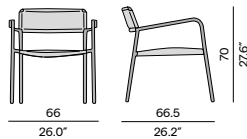

Echo[•]

designed by Stephane De Winter

Materials & colours

Frame - finishing
PCA - rope

AF08
white

2R02
silver
1mm

AF10
lava

2R01
bronze
1mm

AF10
lava

2R03
anthracite
1mm

Features

- Stackable chair

Discover Echo

Dining arm chair

1-seater