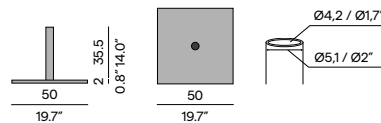

Features

- Mechanism in anodised aluminium
- Protective cover included

Discover umbrellas

Small central pole umbrella 180×180

Small central pole umbrella base 21kg

Step into our world of outdoor luxury at any moment