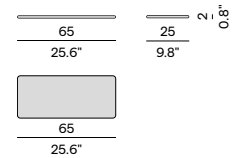

Marble - Rectangular 65