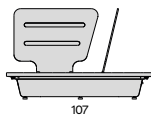

Discover Air

Discover our suggested colour combinations and concepts

Pictured back- and armrest combinations are indicative. Multiple combinations possible.

Left end seat

264

103.9"

264

103.9"