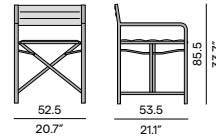

Dining arm chair - Textiles