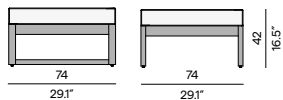

Medium footstool/sidetable