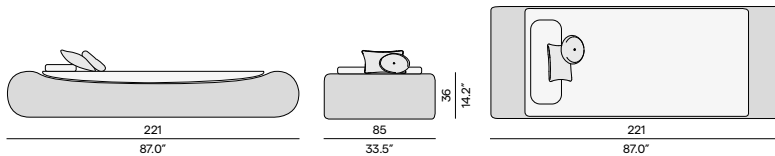

Sunbed - small