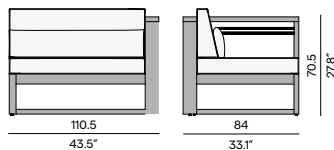

Materials & colours

Frame - finishing
PCA - iroko

AF08
white

T008
white

AF10
lava

T007
black

Features

- Modular system
- Stackable lounger
- Lounger with wheels

Discover Fuse

Discover our suggested colour combinations and concepts

1-Seater

Left seat

Right seat

Corner seat