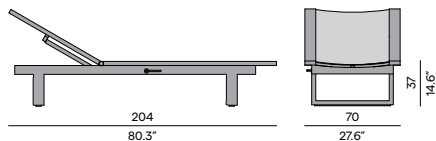

Features

- Stackable chair
- Lounger with wheels
- Adjustable back with pump system for loungers

Discover Siena

Discover our suggested colour combinations

Dining arm chair - Textiles

Lounger - Textiles

Dining arm chair - Teak