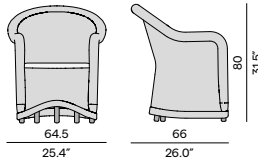

Materials & colours

Finishing
wicker 6mm

3W84
old grey
cord

Features

- Lounger with weels

Discover River

Discover our suggested colour combinations

Dining arm chair - round