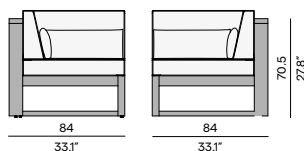

Corner seat