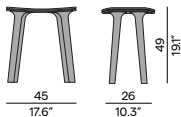

Materials & colours

Frame
Teak

HFTK
teak

HFTN
brushed
teak nero

Features

- Stackable chair
- Removable back & seat cushion

Discover Solid

Discover our suggested colour combinations

Dining arm chair

Stool - 47

Counter stool - 61

Barstool - 61