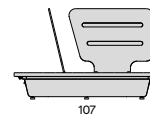

Materials & colours

Frame - finishing
PCSTS - alu

SF10
lava

AF10
lava

PCSTS - iroko

SF10
lava

HFIR
iroko

SF08
white

HFIR
iroko

Features

- Modular system
- Reclining back 30°

Discover Air

Discover our suggested colour combinations and concepts

Pictured back- and armrest combinations are indicative. Multiple combinations possible.

Left end seat

264

103.9"

264

103.9"

107

42.1"

66
26.0"

Right end seat

264

103.9"

264

103.9"

107

42.1"

66
26.0"

Trolley

82

32.3"

67

26.4"

137
53.9"