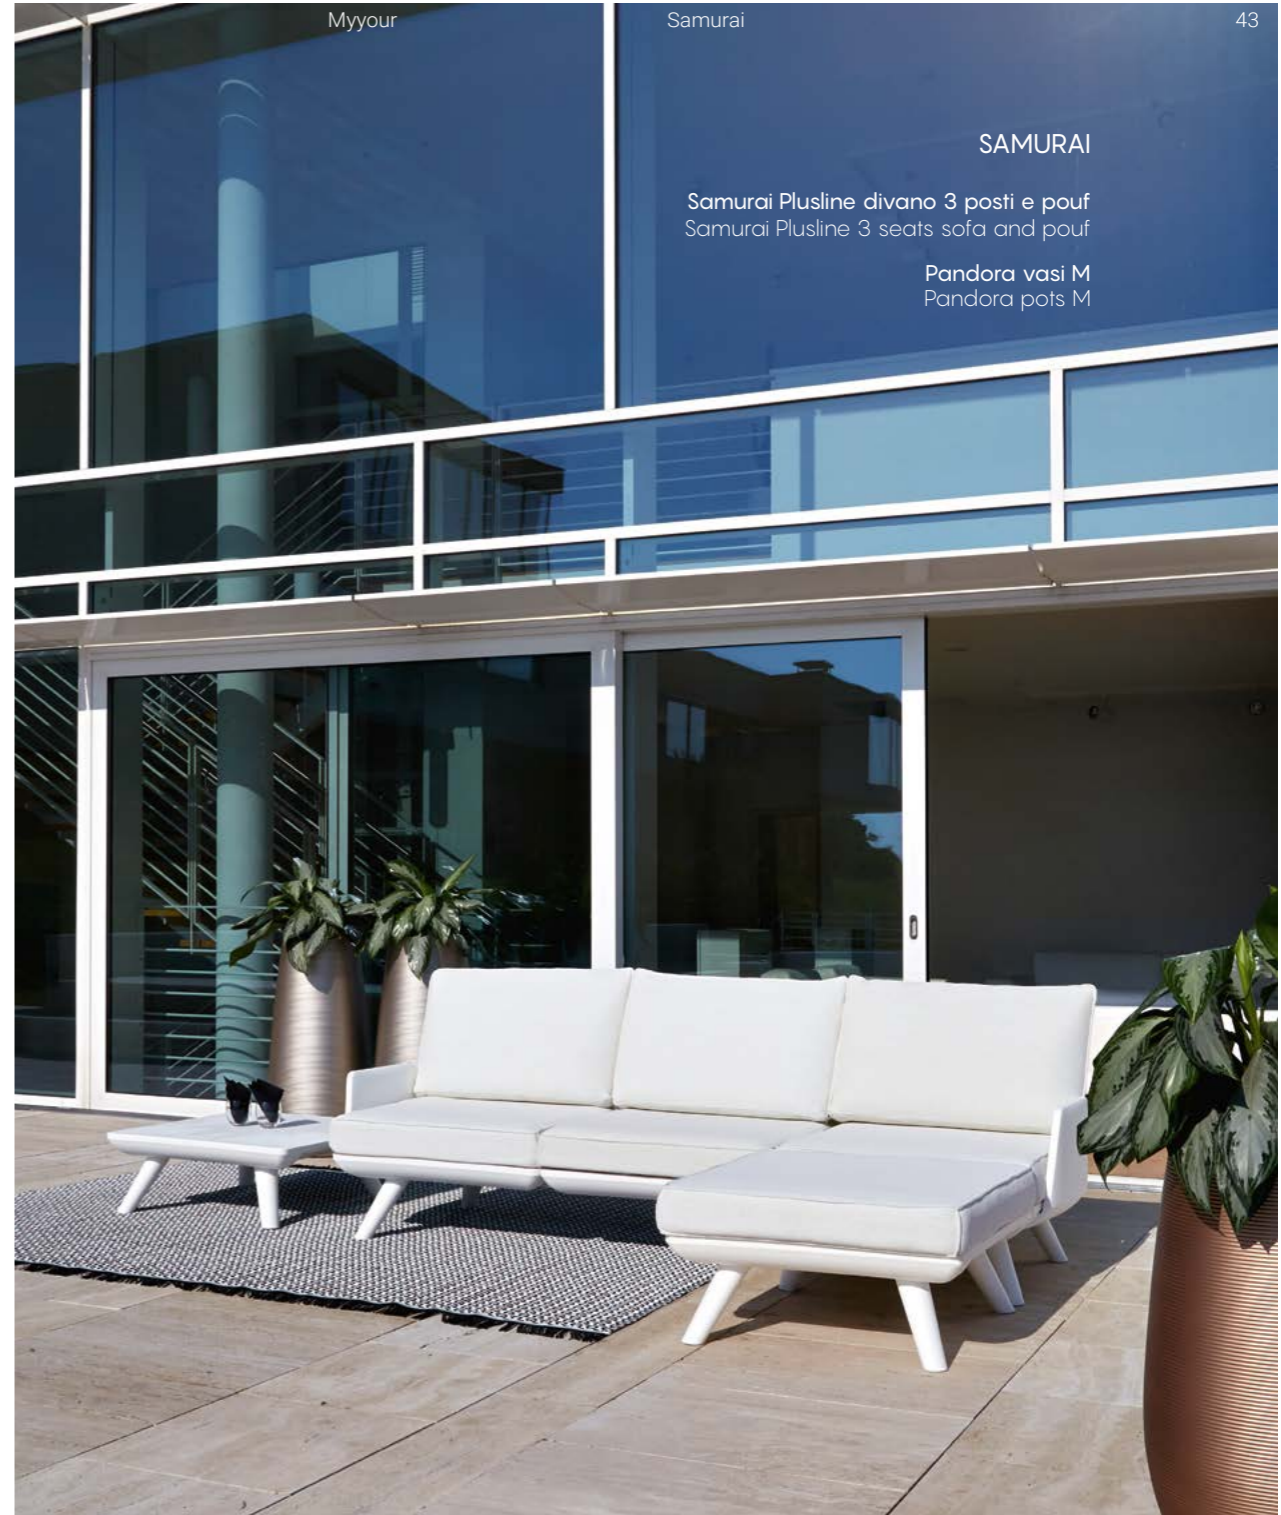

SAMURAI

Samurai Plusline divano 3 posti e pouf
Samurai Plusline 3 seats sofa and pouf

Pandora vasi M
Pandora pots M