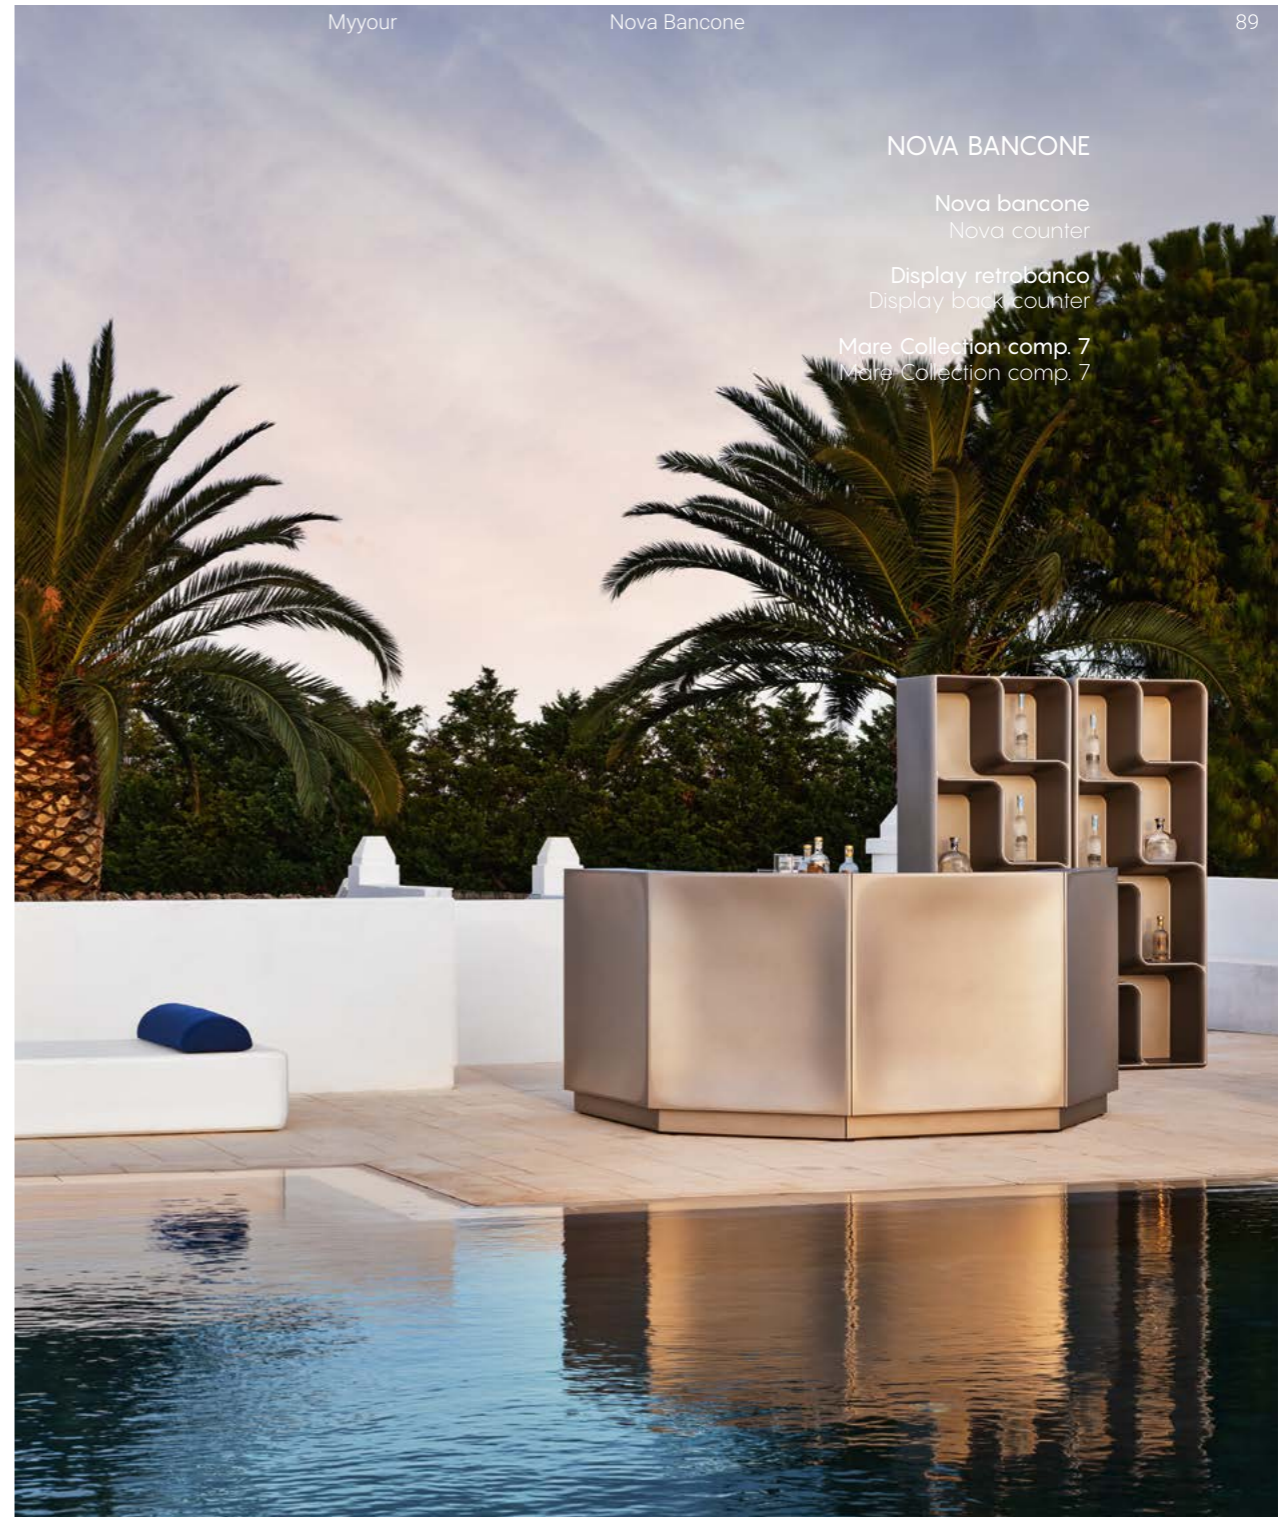

NOVA BANCONE

Nova bancone
Nova counter

Display retrobanco
Display back counter

Mare Collection comp. 7
Mare Collection comp. 7